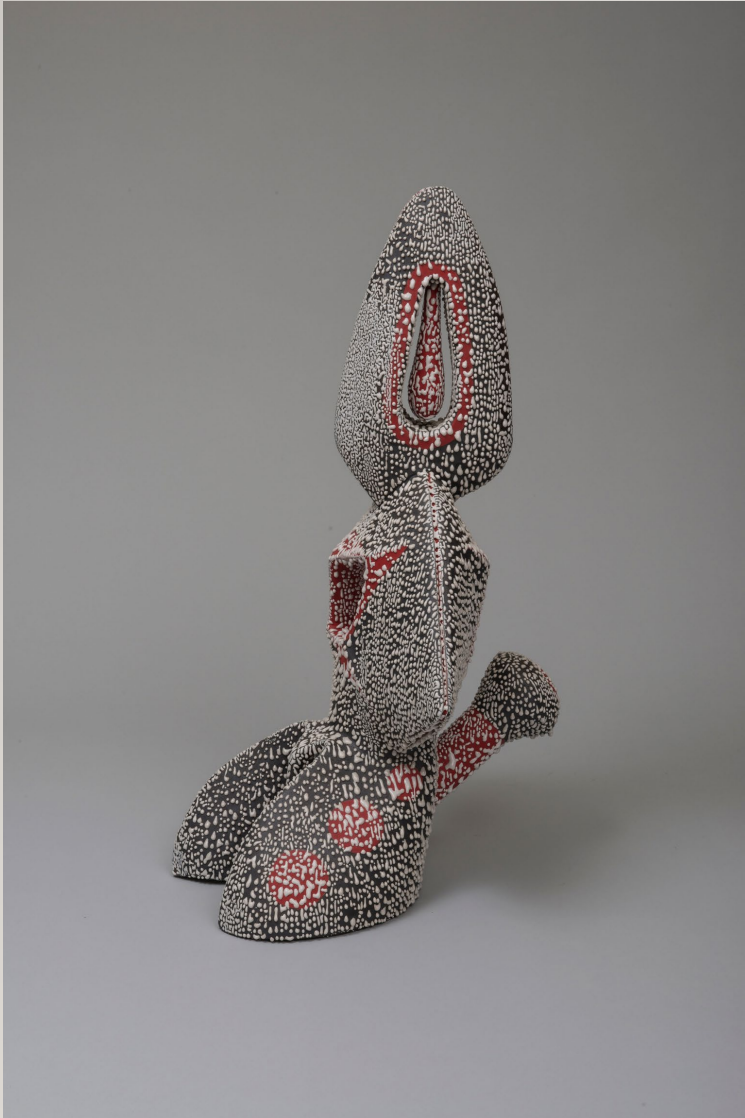

Skeffington Thomas
Stelae Series #2 Covid Man
Stoneware